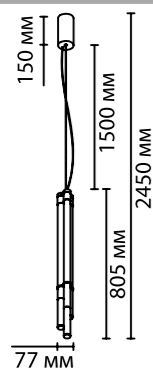

**4392/30L,
4393/30L**

1 × LED × 30W, 1800 lm
крепеж: планка