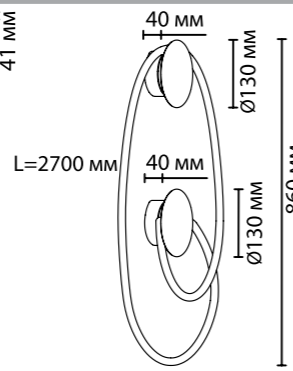

ODEON LIGHT

1 × LED × 55W, 2010 lm
крепёж: планка

1 × LED × 30W, 1185 lm
крепёж: планка

4397/3OWL,
4398/3OWL

1 × LED × 30W, 1005 lm
крепёж: планка

1 × LED × 20W, 785 lm
крепёж: планка

HIGHTECH COLLECTION