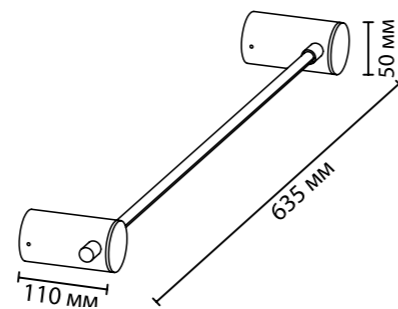

4395

арматура
покрытие
плафон
ламп в комплекте

металл
черный, античная бронза
акрил, металл
есть, 3000К, теплый свет