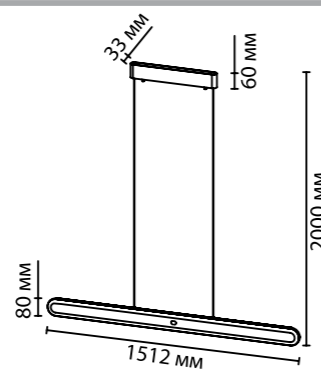

6641/40L
1 × LED × 40W, 700 lm
крепеж: планка

ODEON LIGHT

HIGHTECH COLLECTION

SATRION

NEW

6641/14WL

Satrimon — стильный линейный и настенный светильник с датчиком движения и функцией диммирования. Корпус выполнен в стильном обтекаемом эргономичном дизайне. При помощи данного светильника можно использовать разные сценарии: более яркий свет — для работы, менее интенсивный — для отдыха.