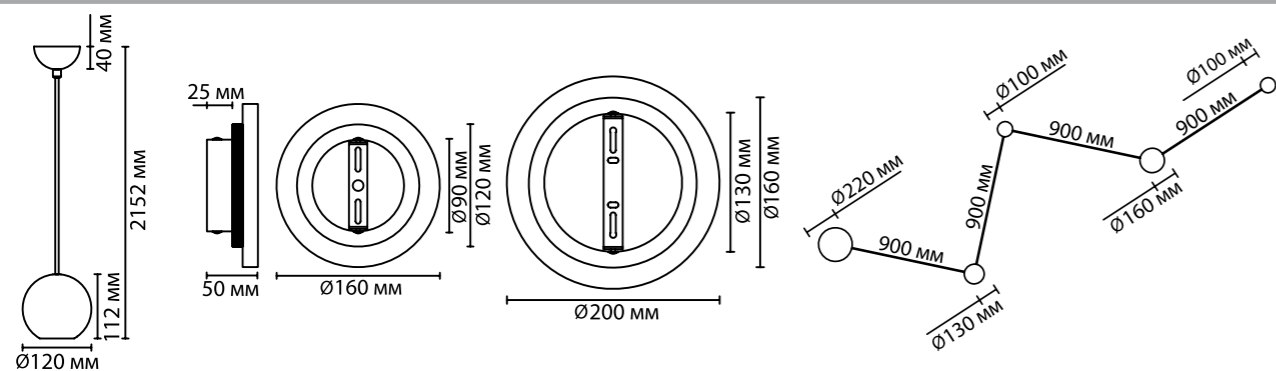

6625

арматура металл
покрытие черный, бежевый
плафон травертин, рассеиватель — акрил (у настенных)
лампы в комплекте есть, LED, 3000K; нет, у подвесов 1L