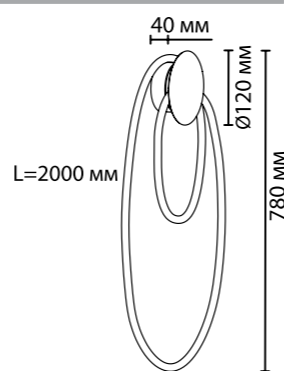

ODEON LIGHT

1 × LED × 55W, 2010 lm
крепёж: планка

1 × LED × 30W, 1185 lm
крепёж: планка

1 × LED × 30W, 1005 lm
крепёж: планка

4397/2OWL,
4398/2OWL

1 × LED × 20W, 785 lm
крепёж: планка

HIGHTECH COLLECTION