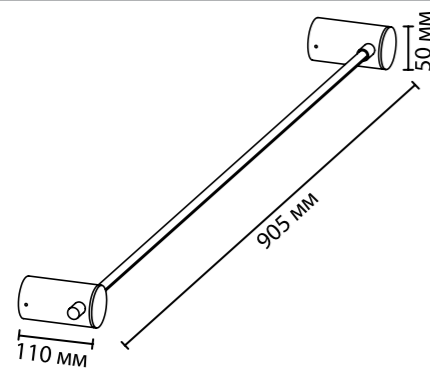

4395

арматура
покрытие
плафон
ламп в комплекте

металл
черный, античная бронза
акрил, металл
есть, 3000К, теплый свет