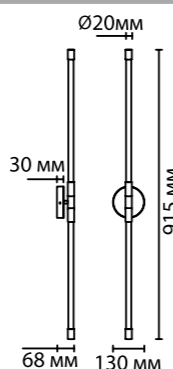

**4392/20WL,
4393/20WL**

1 × LED × 20W, 480 lm
крепеж: планка