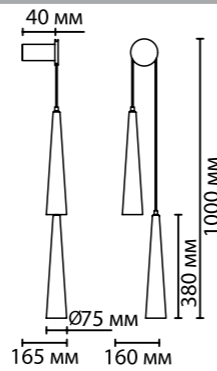

5043

арматура
покрытие
декор
плафон
ламп в комплекте

металл
глянцевое золото, глянцевый темный хром
глянцевое золото, глянцевый темный хром
стекло, прозрачный
есть, 3000K, теплый свет

5043/12L, 5044/12L
1 x LED x 12W, 1334 lm
крепёж: планка

5043/42L, 5044/42L
1 x LED x 42W, 4167 lm
крепёж: планка

5043/24WL, 5044/24WL
1 x LED x 12W, 2536 lm
крепёж: планка

ODEON LIGHT

L-VISION COLLECTION

LUMP

NEW

Линия Lump — коллекция на основе темы подвесов. Настенный светильник также сделан в стилистике подвесов — два конусообразных прозрачных плафона на разных уровнях на удлиненном проводе. Lump представлен в 2-х глянцевых цветах — черный хром и золотой. Прозрачные большие плафоны-конусы из стекла смотрятся элегантно и стильно с оригинальной полусферической формой LED элемента из акрила. Цветовая температура LED 3000K (теплый свет) комфортно рассеивается сквозь прозрачные стеклянные плафоны.

5043/24WL

5043/42L

5044/12L

5043/12L

5044/24WL

5044/42L