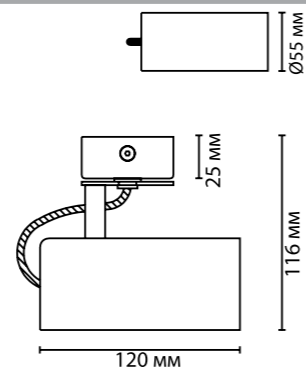

**3872/1L, 3873/1L**  
 1 × GU10 × 50W  
 крепеж: планка

**3872/1C, 3873/1C, 3876/1C**  
 1 × GU10 × 50W  
 крепеж: планка

ODEON LIGHT

HIGHTECH COLLECTION