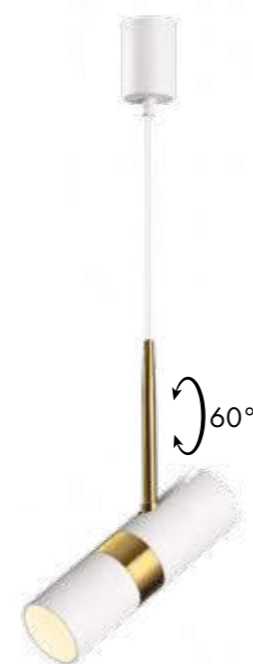

4355

арматура металл
покрытие черный, белый
декор золотой
плафон металл, акрил
ламп в комплекте нет для 4355/1, 4356/1; есть для 4384/5L

ODEON LIGHT

HIGHTECH COLLECTION

BULLET

Облагороженный лофт все активнее сменяет традиционный: строгая геометрия в сочетании с ненавязчивым декором создает эффектные силуэты. Смена ламп у светильников Bullet осуществляется простым откручиванием декоративного кольца.

4355/1

NILO