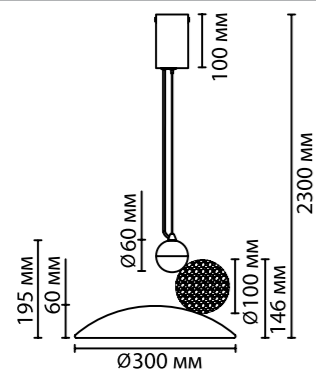

6625/2W

6626

арматура металл
покрытие черный, бежевый, золотой
плафон металл, рассеиватель — акрил
декор травертин, металл
лампы в комплекте есть, 3000K, теплый свет; нет для 6625/2W