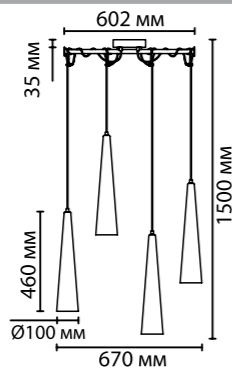

5043

арматура
покрытие
декор
плафон
ламп в комплекте

металл
глянцевое золото, глянцевый темный хром
глянцевое золото, глянцевый темный хром
стекло, прозрачный
есть, 3000K, теплый свет

5043/12L, 5044/12L
1 x LED x 12W, 1334 lm
крепёж: планка

5043/42L, 5044/42L
1 x LED x 42W, 4167 lm
крепёж: планка

5043/24WL, 5044/24WL
1 x LED x 12W, 2536 lm
крепёж: планка

ODEON LIGHT

L-VISION COLLECTION

LUMP

NEW

Линия Lump — коллекция на основе темы подвесов. Настенный светильник также сделан в стилистике подвесов — два конусообразных прозрачных плафона на разных уровнях на удлиненном проводе. Lump представлен в 2-х глянцевых цветах — черный хром и золотой. Прозрачные большие плафоны-конусы из стекла смотрятся элегантно и стильно с оригинальной полусферической формой LED элемента из акрила. Цветовая температура LED 3000K (теплый свет) комфортно рассеивается сквозь прозрачные стеклянные плафоны.

5043/24WL

5043/42L

5044/12L

5043/12L

5044/24WL

5044/42L