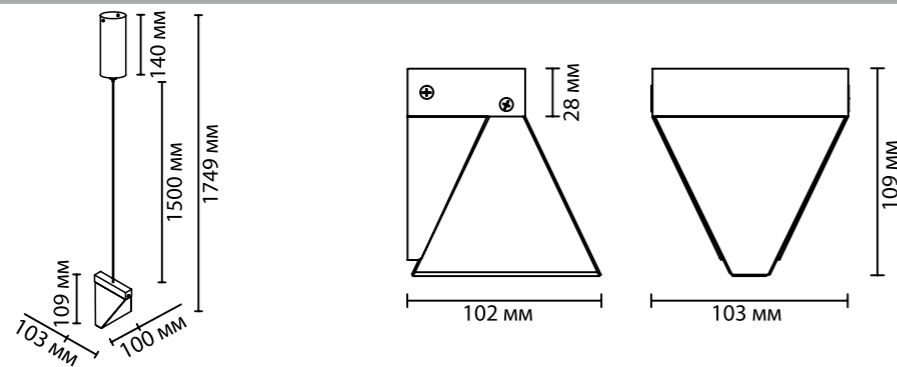

6677

арматура покрытие потолка лампы в комплекте металл латунь, тёмная брашированная латунь хрусталь есть, LED, 4000K дневной свет