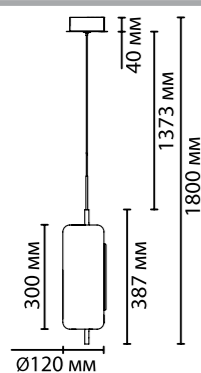

5003/10L

1 × LED × 12W, 780 lm
крепеж: планка