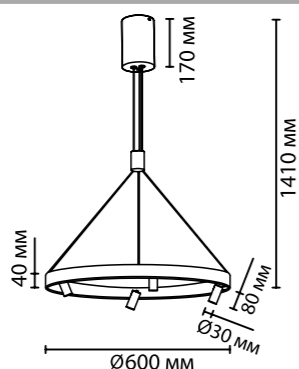

6683/77L

1 × LED × 70W, 6930 lm
крепёж: планка