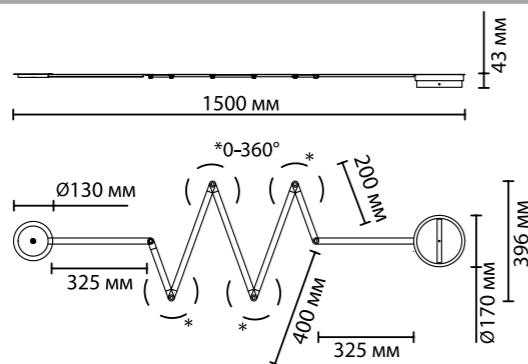

4302

арматура металл
покрытие черный
плафон акрил
ламп в комплекте есть, 3000K, теплый свет