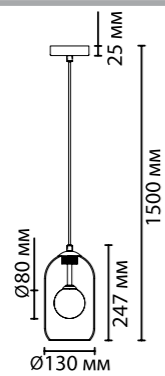

4953/1
1×G9×40W
крепеж: планка