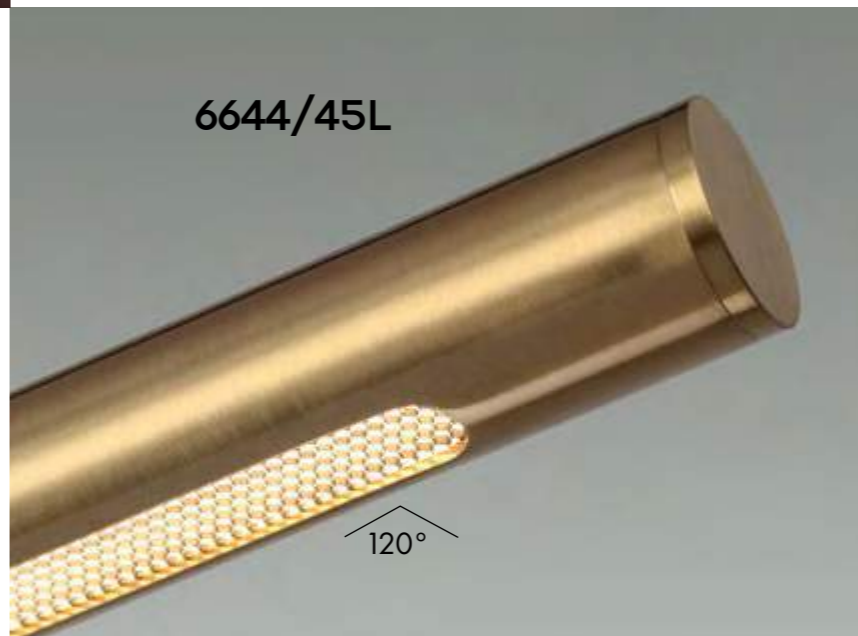

выключатель на корпусе