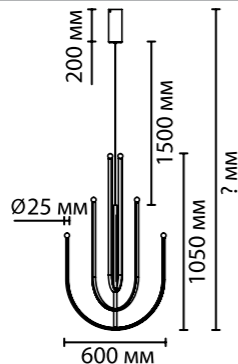

6633/70L
1 × LED × 70W, 4560 lm
крепеж: планка