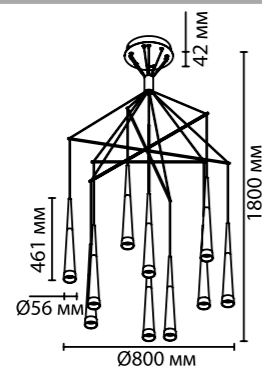

**3891/70LG**  
1 × LED × 70W, 3500 lm  
крепёж: планка

**4352/5L**  
1 × LED × 7W, 602 lm  
крепёж: планка

**4352/5WL**  
1 × LED × 7W, 602 lm  
крепёж: планка

ODEON LIGHT

MIDCENT COLLECTION

4352/5L

4352/5WL