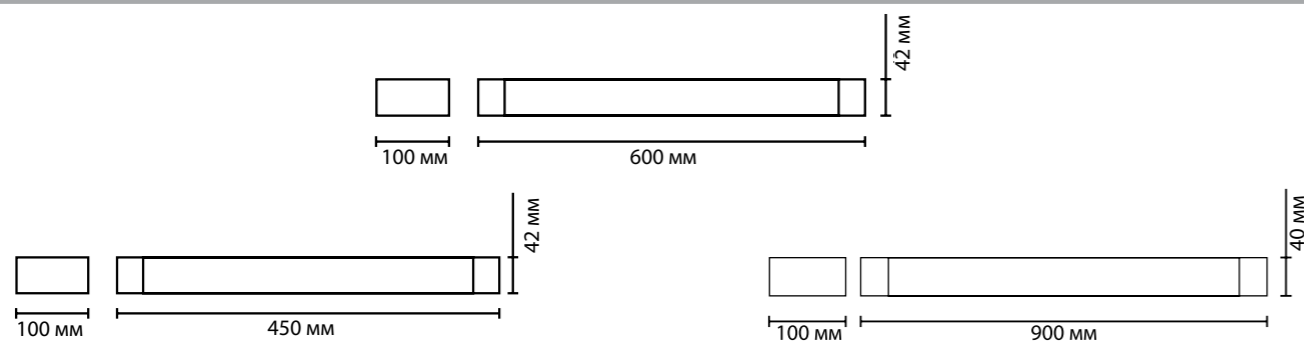

**3887/12WW,
3888/12WB**

1 × LED × 12W, 1215 lm, 1200 lm
крепёж: планка

**3887/18WW,
3888/18WB**

1 × LED × 18W, 1815 lm, 1800 lm
крепёж: планка

**3887/24WW,
3888/24WB**

1 × LED × 24W, 2532 lm, 2430 lm
крепёж: планка

ODEON LIGHT

HIGHTECH COLLECTION

3887/12WW

3887/18WW

3887/24WW

3888/12WB

3888/18WB

3888/24WB