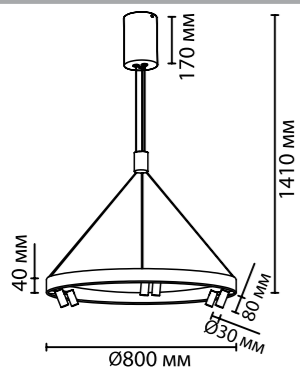

6683/103L

1 × LED × 95W, 9270 lm
крепёж: планка