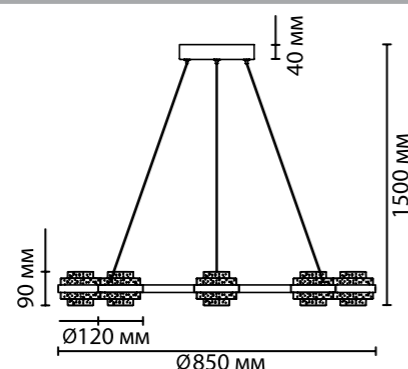

**5031/50L**  
1 x LED x 80W, 4310 lm  
крепеж: планка

**5031/40L**  
1 x LED x 40W, 2528 lm  
крепеж: планка

ODEON LIGHT

L-VISION COLLECTION