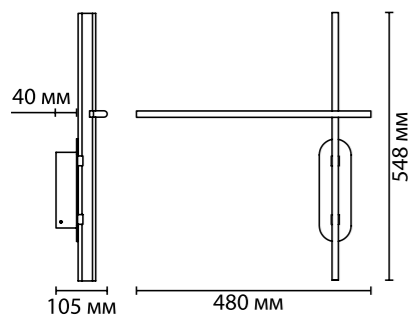

3890/20WLP

1 × LED × 20W, 1100 lm
крепёж: планка