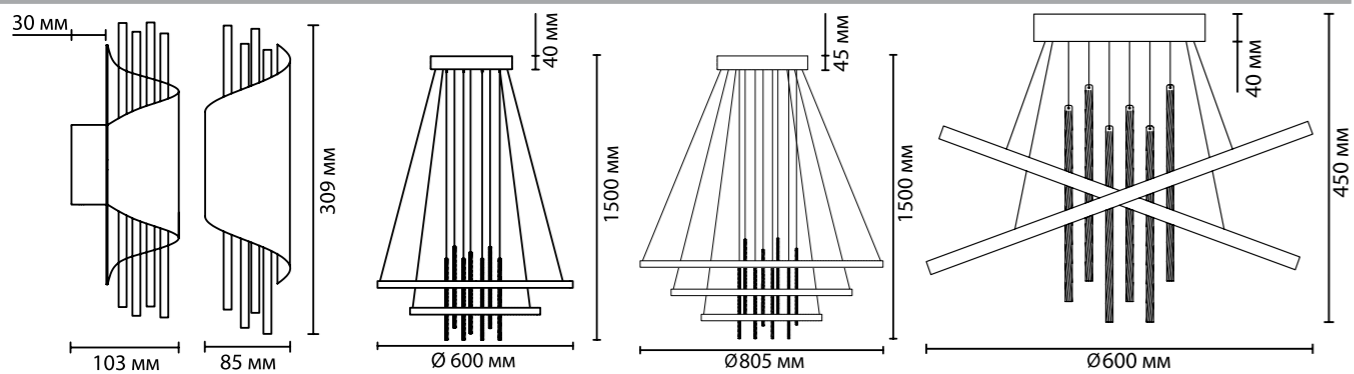

3901

арматура металл
покрытие золотистый, золотистый/черный
декор стекло цвета «шампань», техника фольгирования
ламп в комплекте есть, 4000К, дневной свет

3901/5W
1 × LED × 5W, 260 lm
крепёж: планка

3901/63L
1 × LED × 63W, 2500 lm
крепёж: планка

3901/99L
1 × LED × 113W, 5380 lm
крепёж: планка

3901/70CL
1 × LED × 70W, 3340 lm
крепёж: планка

ODEON LIGHT

L-VISION COLLECTION

MONICA

Линия Monica сочетает в себе роскошь и гламур золотого цвета, выполненного в технике фольгирования, и ... гармонию музыки ветра: каскад стеклянных трубочек в центре светильников при касании будет издавать лёгкий и приятный, словно шелест, звук. Подвесы могут состоять из двух и трех колец, в линии теперь есть потолочный светильник.