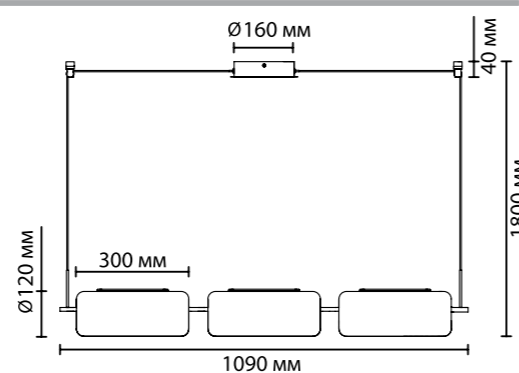

**5003/30L**

1 × LED × 32W, 1850 lm  
крепеж: планка

ODEON LIGHT

L-VISION COLLECTION