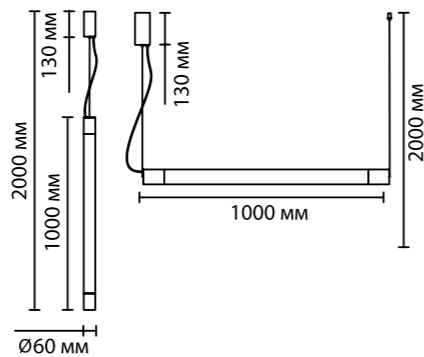

2 в 1 вертикальное и горизонтальное размещение

6686

арматура
покрытие
плафон
ламп в комплекте

металл
латунь, темная брашированная латунь
алебастр
есть 3000/4000K, переключатель цветовой температуры