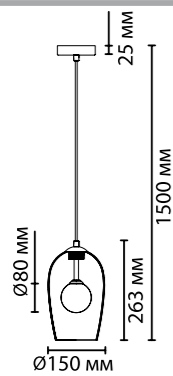

4952

арматура металл
покрытие хром
плафон стекло
ламп в комплекте нет

4952/1
1×G9×40W
крепеж: планка