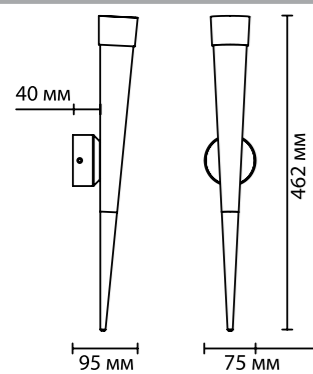

4352

арматура металл
покрытие античная бронза, золотистый
плафон акрил
ламп в комплекте есть, 3000К, теплый свет

3891/7WG
1 × LED × 7W, 420 lm
крепёж: планка