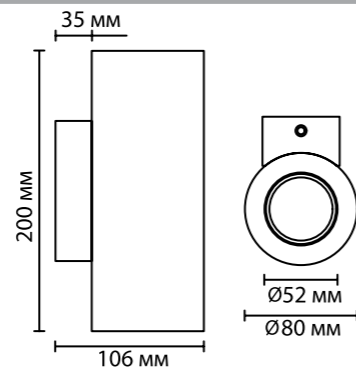

6625/2W

6626

арматура металл
покрытие черный, бежевый, золотой
плафон металл, рассеиватель — акрил
декор травертин, металл
лампы в комплекте есть, 3000K, теплый свет; нет для 6625/2W