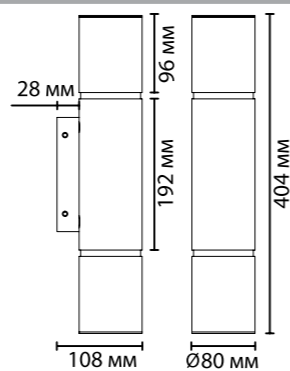

**6674/12WL,
6675/12WL**
1 x LED x 12W, 540 lm
крепеж: планка

ODEON LIGHT

L-VISION COLLECTION