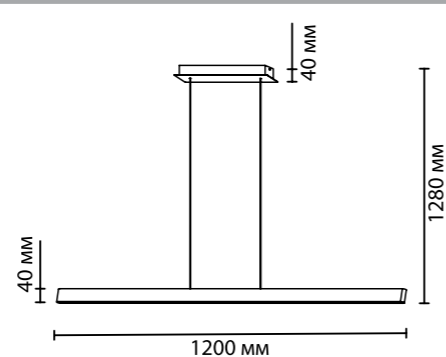

**6683/38L**

1 × LED × 30W, 3420 lm  
крепёж: планка

ODEON LIGHT

HIGHTECH COLLECTION