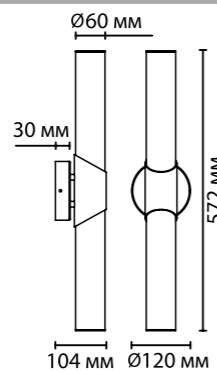

**6672/12WL,
6673/12WL**
1 x LED x 12W, 540 lm
крепеж: планка