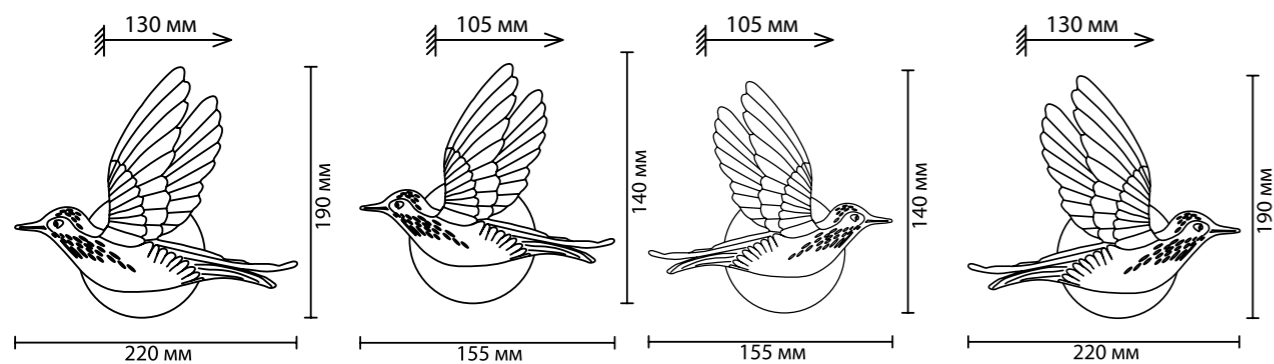

4341

покрытие
декор
плафон
ламп в комплекте

белый
гипс
акрил
есть, 3000К, теплый свет

4341/3WLA
1 × LED × 3W, 122 lm
крепеж: планка

4341/3WL
1 × LED × 3W, 122 lm
крепеж: планка

4310/3WL
1 × LED × 3W, 122 lm
крепеж: планка

4310/3WLA
1 × LED × 3W, 122 lm
крепеж: планка

ODEON LIGHT

HIGHTECH COLLECTION

COLOMBELLA

Теперь можно делать композиции из летящих в обе стороны гипсовых птичек линии Colombella. Светильники прекрасно будут смотреться в виде настенного панно в детской комнате, в спальне, в холле детского заведения. Светильники можно красить в любой цвет.