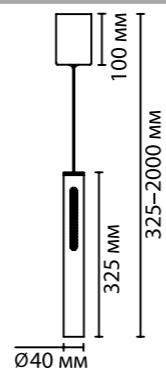

**6643/45L, 6644/45L**  
1 × LED × 49W, 872 lm  
крепеж: планка

**6643/7L, 6644/7L**  
1 × LED × 9W, 422 lm  
крепеж: планка

ODEON LIGHT

HIGHTECH COLLECTION