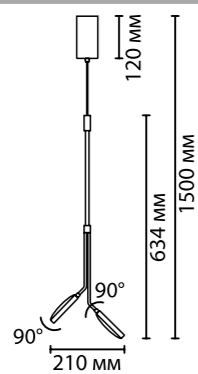

5011

арматура металл
покрытие золотой брашированный
плафон акрил, белый
лампы в комплекте есть, 3000К, теплый свет

5011/16L
1 × LED × 16W, 960 lm
крепёж: планка