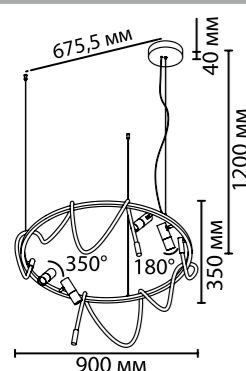

ODEON LIGHT

4397/55L

1 × LED × 55W, 2010 lm
крепёж: планка

1 × LED × 30W, 1185 lm
крепёж: планка

1 × LED × 30W, 1005 lm
крепёж: планка

1 × LED × 20W, 785 lm
крепёж: планка

HIGHTECH COLLECTION