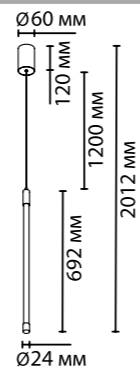

ANTA

Линия Anta была расширена стильным вертикальным подвесом, дающим угол освещения 360°. Акриловые трубочки расположены на разных уровнях, что придает светильнику особый шарм. Подвесы выполнены в двух цветах — черном и античной бронзе.

4392/30L 4393/30L

NEW

NEW

4393/20WL

4392/20WL

4393/14WL

4392/14WL

4392

арматура металл
покрытие черный, античная бронза
плафон акрил
ламп в комплекте есть, 3000K, теплый свет

**4392/30L,
4393/30L**

1 × LED × 30W, 1800 lm
крепеж: планка

**4392/14WL,
4393/14WL**

1 × LED × 14W, 420 lm
крепеж: планка

**4392/20WL,
4393/20WL**

1 × LED × 20W, 480 lm
крепеж: планка

**4392/14L,
4393/14L**

1 × LED × 14W, 420 lm
крепеж: планка

ODEON LIGHT

HIGHTECH COLLECTION

4392/14L

4393/14L