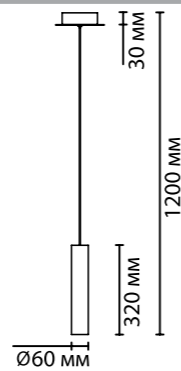

**5062/5L, 5062/5LA, 5062/5LB**

1 x LED x 5W, 514 lm, 526 lm, 509 lm  
крепёж: планка

ODEON LIGHT