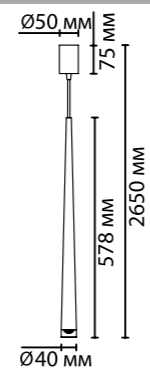

**3891/70LG**  
1 × LED × 70W, 3500 lm  
крепёж: планка

**4352/5L**  
1 × LED × 7W, 602 lm  
крепёж: планка

**4352/5WL**  
1 × LED × 7W, 602 lm  
крепёж: планка

ODEON LIGHT

MIDCENT COLLECTION

4352/5L

4352/5WL