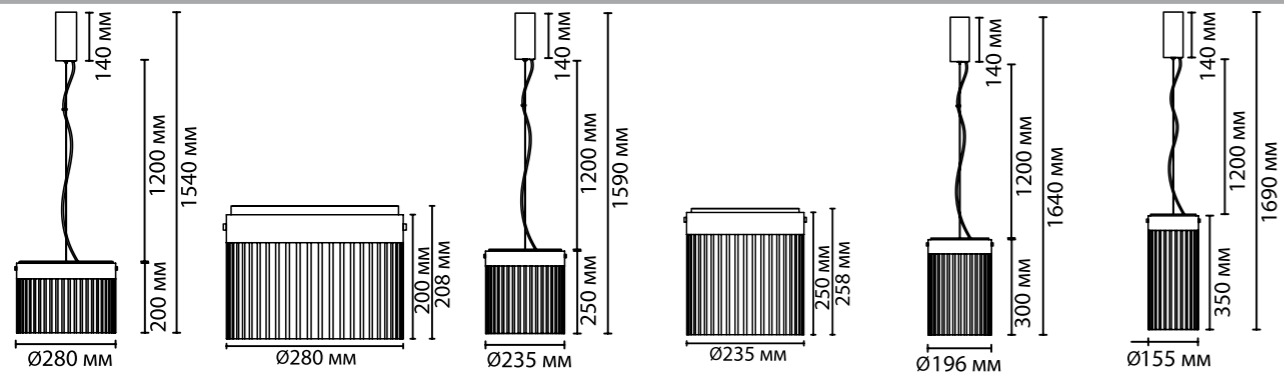

5047/24L 1 x LED x 24W, 1237 lm крепеж: планка	5047/24LC LED x 24W, 1237 lm крепеж: планка	5047/20L LED x 20W, 1676 lm крепеж: планка	5047/20LC LED x 20W, 1676 lm крепеж: планка	5047/15L LED x 15W, 2238 lm крепеж: планка	5047/10L LED x 10W, 2715 lm крепеж: планка

ODEON LIGHT

PILLARI

NEW

Линия Pillari — коллекция потолочных и подвесных светильников. Плафоны из рифлёного стекла светлого-янтарного оттенка придают особый шик этим светильникам. Сочетание различных диаметров позволяют создавать роскошные потолочные и подвесные композиции. Черный цвет арматуры под янтарным стеклом выглядит глянцевым и придает особый эффект общему виду светильников. Широкая плоскость светодиодной части является частью дизайна и гармонично сочетается со стеклянным плафоном. Цветовая температура LED 4000К (дневной свет), проходя через цветное стекло, дает приятный рассеянный свет.

5047/24L