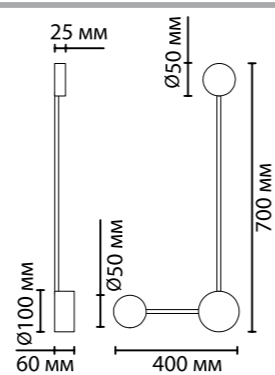

**3900/10WB, 3900/10WG**  
2 × LED × 5W, 840 lm  
крепёж: планка

ODEON LIGHT

HIGHTECH COLLECTION

**3900/5WG**

**3900/5WB**