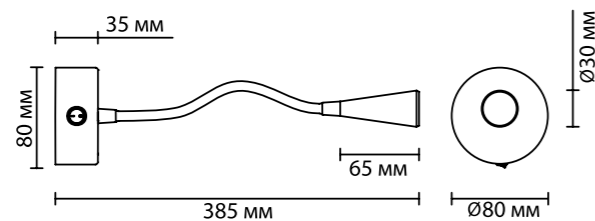

4289

арматура металл
покрытие черный, белый, полированный хром
декор античная бронза, черный, белый, хром
плафон металл
лампы в комплекте есть, 3000К, теплый свет