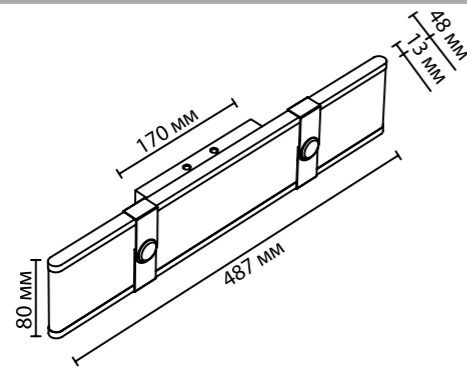

6629/25WL, 6630/25WL
1 × LED × 25W, 555 lm, 650 lm
крепёж: планка