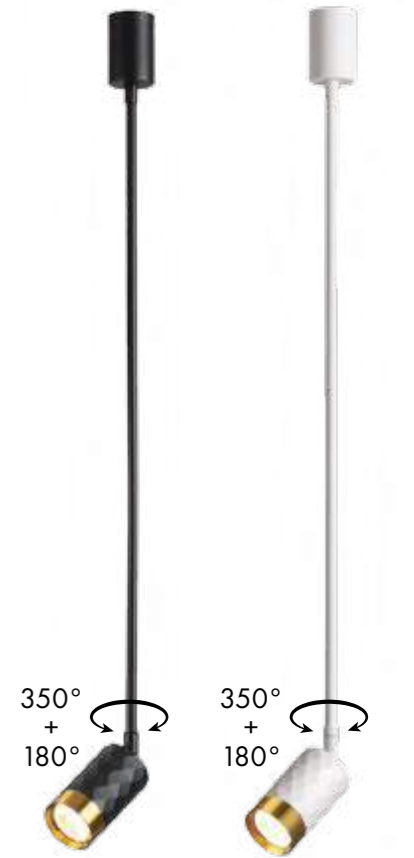

4349/1C

4350/1C