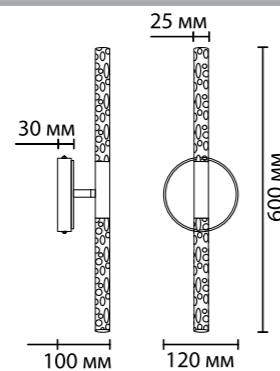

4369/10WL, 4370/10WL

1 × LED × 8W, 315 lm
крепёж: планка