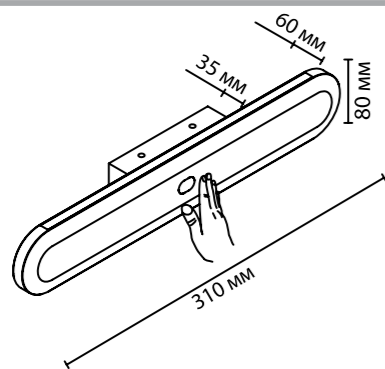

6641/14WL
1 × LED × 14W, 249 lm
крепеж: планка