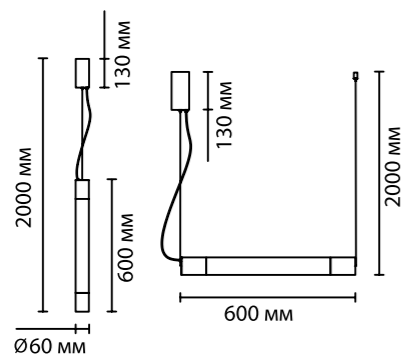

2 в 1 вертикальное и горизонтальное размещение

6686

арматура
покрытие
плафон
ламп в комплекте

металл
латунь, темная брашированная латунь
алебастр
есть 3000/4000K, переключатель цветовой температуры