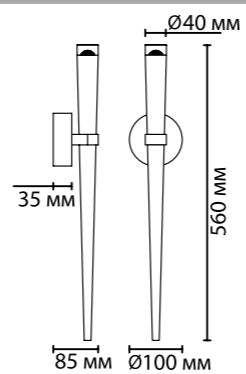

**3891/70LG**  
1 × LED × 70W, 3500 lm  
крепёж: планка

**4352/5L**  
1 × LED × 7W, 602 lm  
крепёж: планка

**4352/5WL**  
1 × LED × 7W, 602 lm  
крепёж: планка

ODEON LIGHT

MIDCENT COLLECTION

4352/5L

4352/5WL