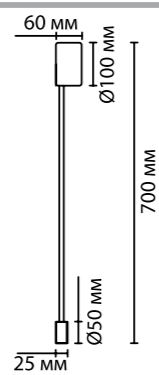

3902/5WB, 3902/5WG
1 × LED × 5W, 420 lm
крепёж: планка