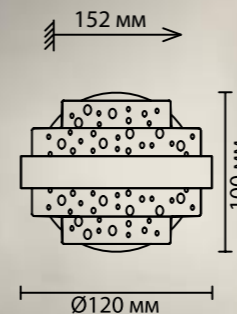

5031/6WL

1 x LED x 6W, 458 lm