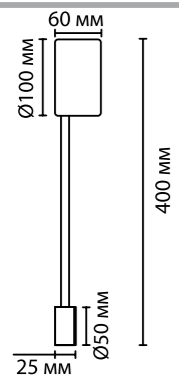

3900

арматура металл
покрытие черный, золотистый
плафон акрил
ламп в комплекте есть, 4000К, дневной свет

3900/5WB, 3900/5WG
1 × LED × 5W, 420 lm
крепёж: планка