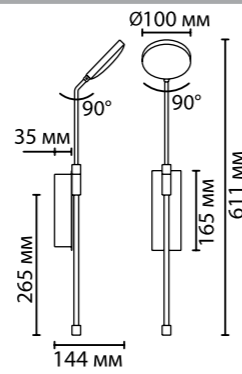

5011/8WL
1 × LED × 8W, 480 lm
крепёж: планка

ODEON LIGHT

L-VISION COLLECTION

MARO

Линия Maro — это комплект из светодиодных подвесов в виде сдвоенных лепестков и бра в цвете матовое золото с эффектом браширования. Световой ансамбль великолепно украсит интерьеры в различных стилях, создаст функциональный акцент в зонировании освещения в помещении. Плафоны можно поворачивать на 90°. Чтобы положение было неизменным, надо зафиксировать потуже маленький внутренний винт при помощи миниатюрного фиксатора, который входит в комплект светильника.