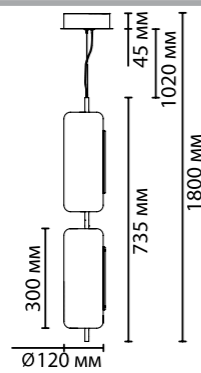

5003/20L

1 × LED × 20W, 1180 lm
крепеж: планка