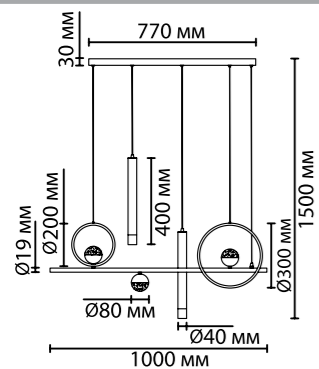

4357/57L

1 × LED × 10W, 1 × LED × 15W,
2 × LED × 7W, 3 × LED × 6W
крепеж: планка, пульт ДУ