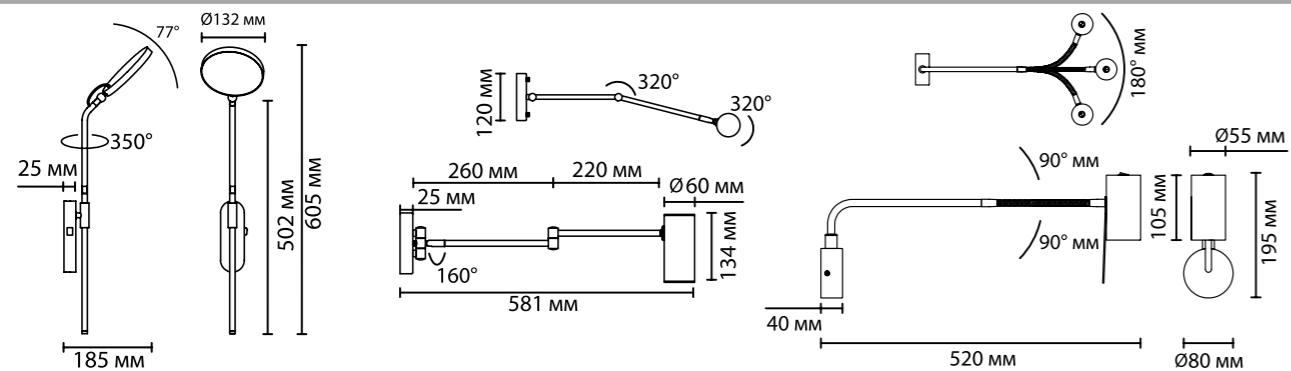

4381

арматура металл
покрытие черный, матовое золото
декор черный, золотистый, хром, античная бронза
плафон металл
ламп в комплекте есть, 3000K, теплый свет (для LED), нет (для GU10)