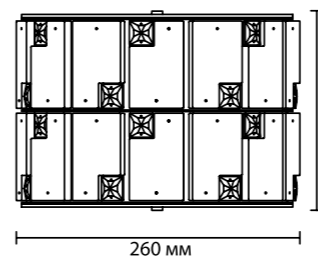

5076/12

5076/10

5076/2W

5076/14

5076/21

**5076/2W**  
 2 × E14 × 40W  
 крепеж: планка

HALL COLLECTION