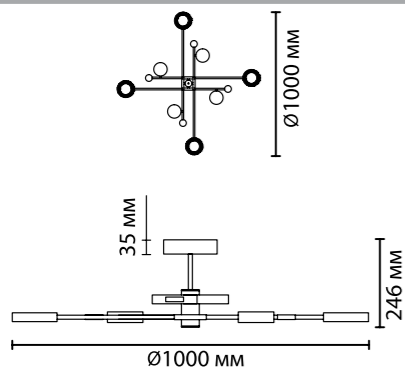

4321

арматура
покрытие
декор
плафон
лампы в комплекте

металл
черный
античная бронза
акрил
есть, 3000K, теплый свет

4321/63CL
1 × LED × 58W, 2620 lm
крепёж: планка