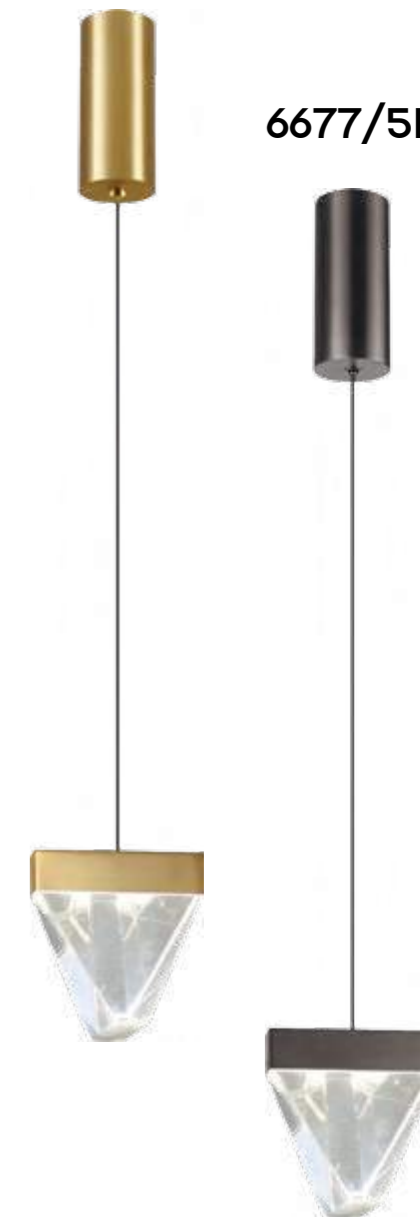

RAY NEW

Линия Ray создана для ценителей хрусталя в современном обрамлении. Грани крупного хрусталя позволяют создавать эффект «разбросанного» свечения, когда свет отражается в разные стороны и создает яркие блики на стенах и потолке. Такой светильник выглядит притягательно даже при выключенном состоянии при естественном освещении.

6678/5L

6677/5L