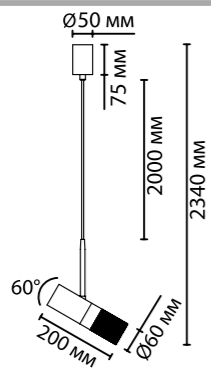

4355

арматура металл
покрытие черный, белый
декор золотой
плафон металл, акрил
ламп в комплекте нет для 4355/1, 4356/1; есть для 4384/5L

4355/1, 4356/1
1 × LED GU10 × 10W
крепеж: планка