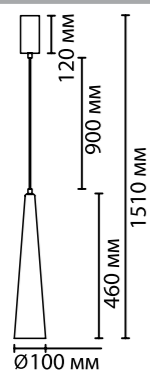

5043

арматура
покрытие
декор
плафон
ламп в комплекте

металл
глянцевое золото, глянцевый темный хром
глянцевое золото, глянцевый темный хром
стекло, прозрачный
есть, 3000K, теплый свет

5043/12L, 5044/12L
1 x LED x 12W, 1334 lm
крепёж: планка

5043/42L, 5044/42L
1 x LED x 42W, 4167 lm
крепёж: планка

5043/24WL, 5044/24WL
1 x LED x 12W, 2536 lm
крепёж: планка

ODEON LIGHT

L-VISION COLLECTION

LUMP

NEW

Линия Lump — коллекция на основе темы подвесов. Настенный светильник также сделан в стилистике подвесов — два конусообразных прозрачных плафона на разных уровнях на удлиненном проводе. Lump представлен в 2-х глянцевых цветах — черный хром и золотой. Прозрачные большие плафоны-конусы из стекла смотрятся элегантно и стильно с оригинальной полусферической формой LED элемента из акрила. Цветовая температура LED 3000K (теплый свет) комфортно рассеивается сквозь прозрачные стеклянные плафоны.

5043/24WL

5043/42L

5044/12L

5043/12L

5044/24WL

5044/42L