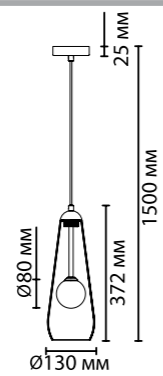

4954/1
1×G9×40W
крепеж: планка