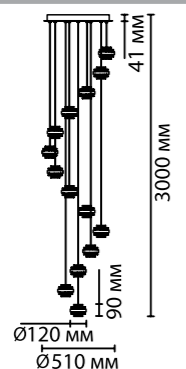

5031/80L
1 x LED x 80W, 5723 lm
крепеж: планка