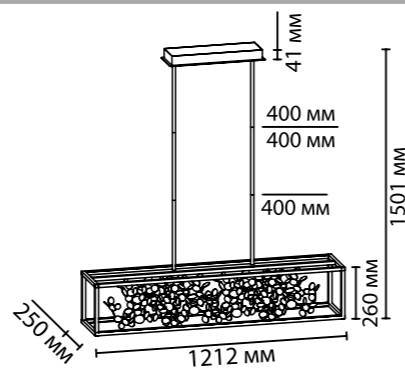

5065/65WL
1×LED×65W
крепеж: планка

ODEON LIGHT

L-VISION COLLECTION