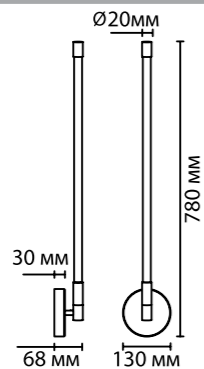

**4392/14WL,
4393/14WL**

1 × LED × 14W, 420 lm
крепеж: планка