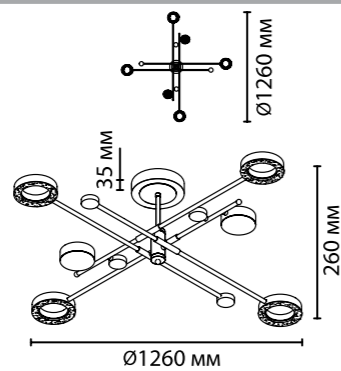

4321/55CL
1 × LED × 55W, 2600 lm
крепёж: планка