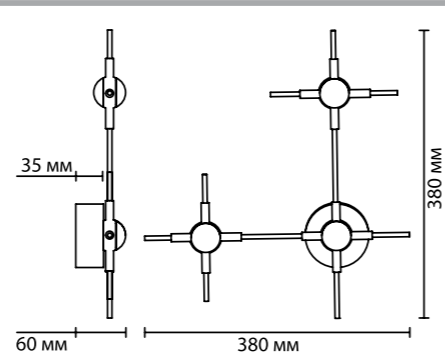

3906

арматура металл
покрытие черный/золотистый
плафон акрил
ламп в комплекте есть, 4000К, дневной свет

3906/48L

1 × LED × 48W, 3840 lm
крепёж: планка

3906/14WL

1 × LED × 14W, 1120 lm
крепёж: планка

3906/9WL

1 × LED × 9W, 720 lm
крепёж: планка

ODEON LIGHT

L-VISION COLLECTION

COSTELLA

Costella — оригинальная форма светильника, где сочетаются стили hightech и модерн, при включенном свете напоминающая россыпь звезд. Особенно эффектны оригинальные настенные светильники, с которыми можно создавать уникальные инсталляции, располагая светильники либо строго по вертикали, либо по горизонтали.

3906/48L

3906/14WL

3906/9WL