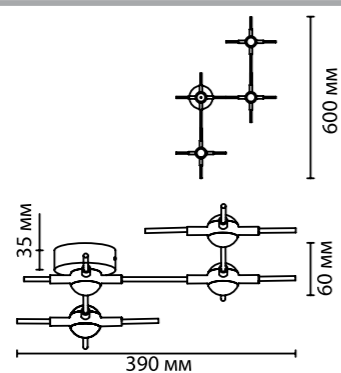

3906/14WL

1 × LED × 14W, 1120 lm
крепёж: планка