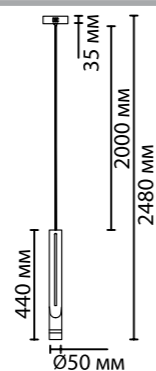

4384/5L
1 × LED × 5W
крепеж: планка

ODEON LIGHT

HIGHTECH COLLECTION

BULLET

Облагороженный лофт все активнее сменяет традиционный: строгая геометрия в сочетании с ненавязчивым декором создает эффектные силуэты. Смена ламп у светильников Bullet осуществляется простым откручиванием декоративного кольца.