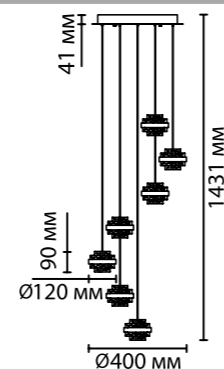

**5031/50L**  
1 x LED x 80W, 4310 lm  
крепеж: планка

**5031/40L**  
1 x LED x 40W, 2528 lm  
крепеж: планка

ODEON LIGHT

L-VISION COLLECTION