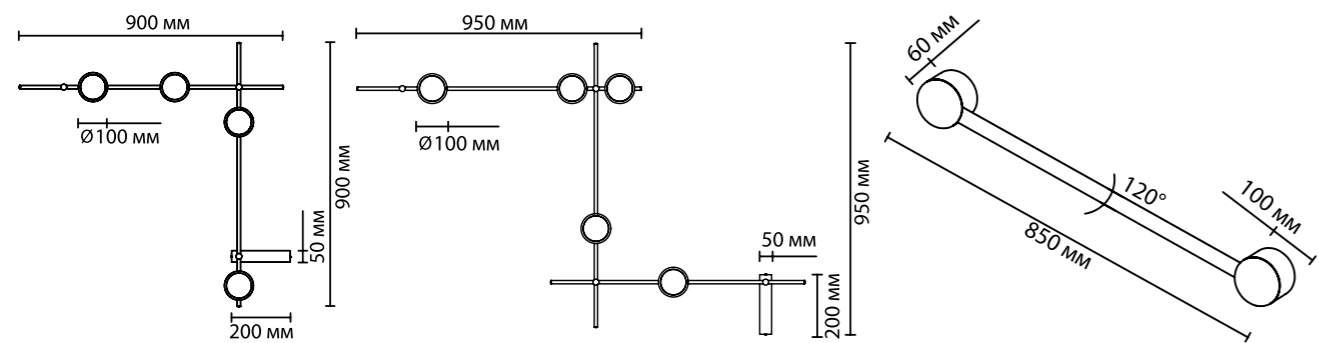

6632

арматура металл
покрытие черный, античная бронза
плафон рассеиватель — акрил
ламп в комплекте есть, LED, 3000K, теплый свет

6632/15WL
1 × LED × 15W, 750 lm
крепеж: планка
выкл. на корпусе

6632/18WL
1 × LED × 18W, 900 lm
крепеж: планка
выкл. на корпусе

6667/12WL
1 × LED × 12W, 1378 lm
крепеж: планка

ODEON LIGHT

FLAVIO NEW

Flavio — модулируемый настенный светильник отраженного света для разных конфигураций — от прямой линии до геометрично изогнутой инсталляции, благодаря поворотным элементам на 320°. Выключатель-диммер яркости находится на корпусе. Stich — светильник отраженного света с гибким элементом, максимальный изгиб которого 120° (плавный угол сгиба). Его можно разместить в углу помещения, на других изогнутых поверхностях, а также в интересных световых композициях.

6632/15WL