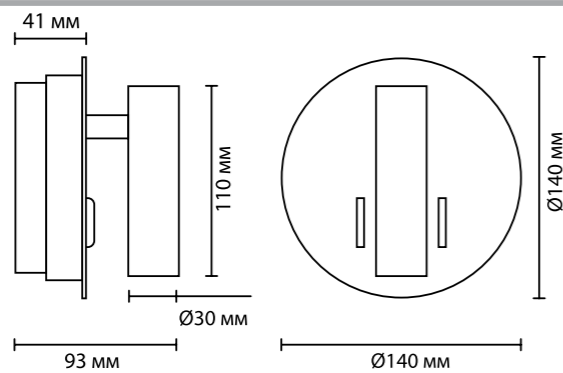

30°

3911/9WL

3911

арматура металл
покрытие черный, белый, золотистый
плафон черный, белый, золотистый
ламп в комплекте есть, 3000K, теплый свет, угол поворота — 350°