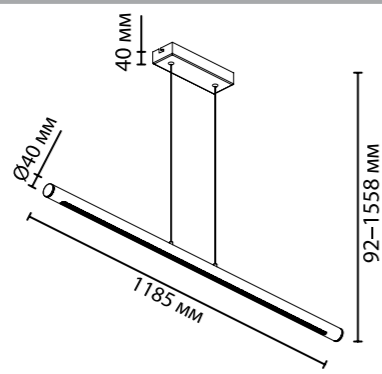

**6643/45L, 6644/45L**  
1 × LED × 49W, 872 lm  
крепеж: планка

**6643/7L, 6644/7L**  
1 × LED × 9W, 422 lm  
крепеж: планка

ODEON LIGHT

HIGHTECH COLLECTION