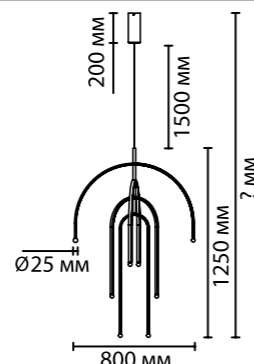

**6633/95L**  
 1 × LED × 95W, 5820 lm  
 крепеж: планка

ODEON LIGHT

HIGHTECH COLLECTION