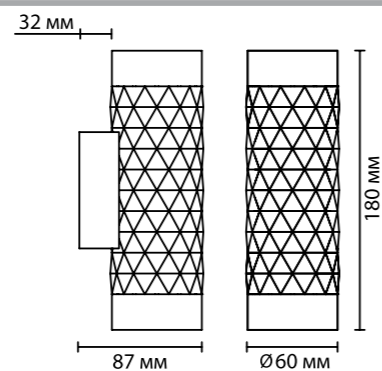

4286

арматура металл
покрытие белый, черный
декор металл, золотой
плафон металл
лампы в комплекте нет