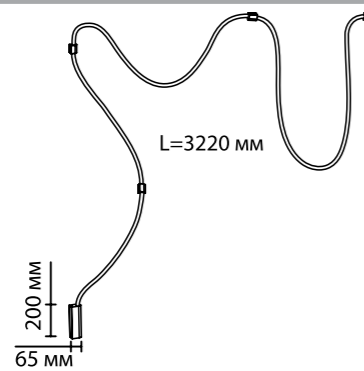

ODEON LIGHT

1 × LED × 55W, 2010 lm
крепёж: планка

4397/3OCL

1 × LED × 30W, 1185 lm
крепёж: планка

1 × LED × 30W, 1005 lm
крепёж: планка

1 × LED × 20W, 785 lm
крепёж: планка

HIGHTECH COLLECTION